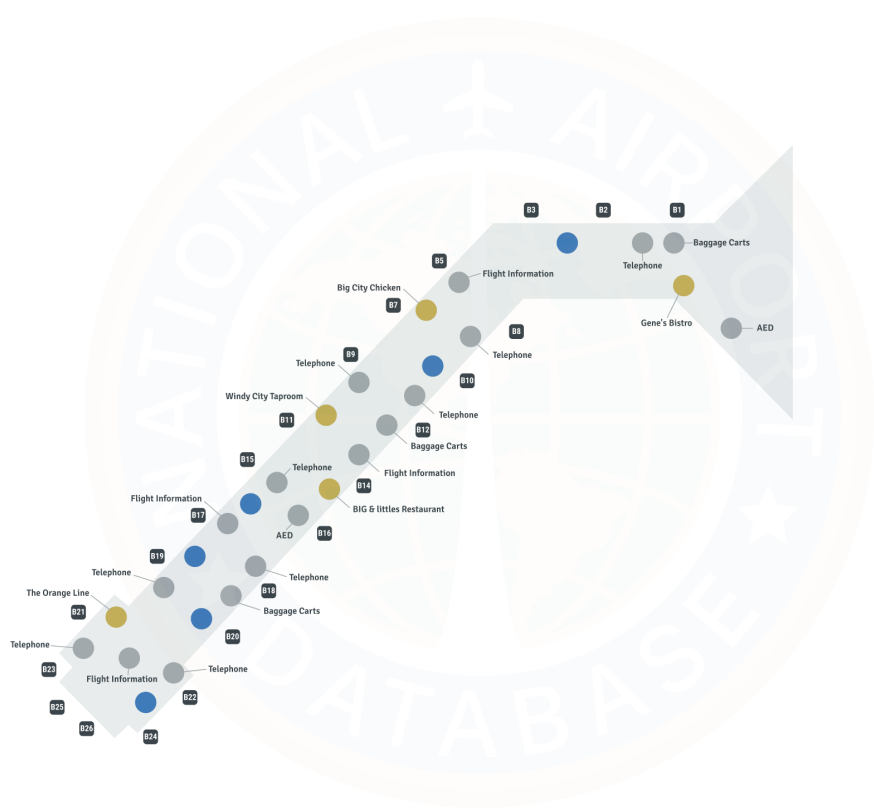

Chicago Midway Airport MDW | Terminal 1

Chicago Midway International Airport - Concourse B

Map Legend

- Airport Services
- Restroom
- Dining
- Shopping
- Gates

Chicago Midway International Airport - Lower Level A

Map Legend

- Airport Services
- Restroom
- Security

Chicago Midway International Airport - Level C

Map Legend

-  Airport Services
-  Restroom
-  Security
-  Elevator