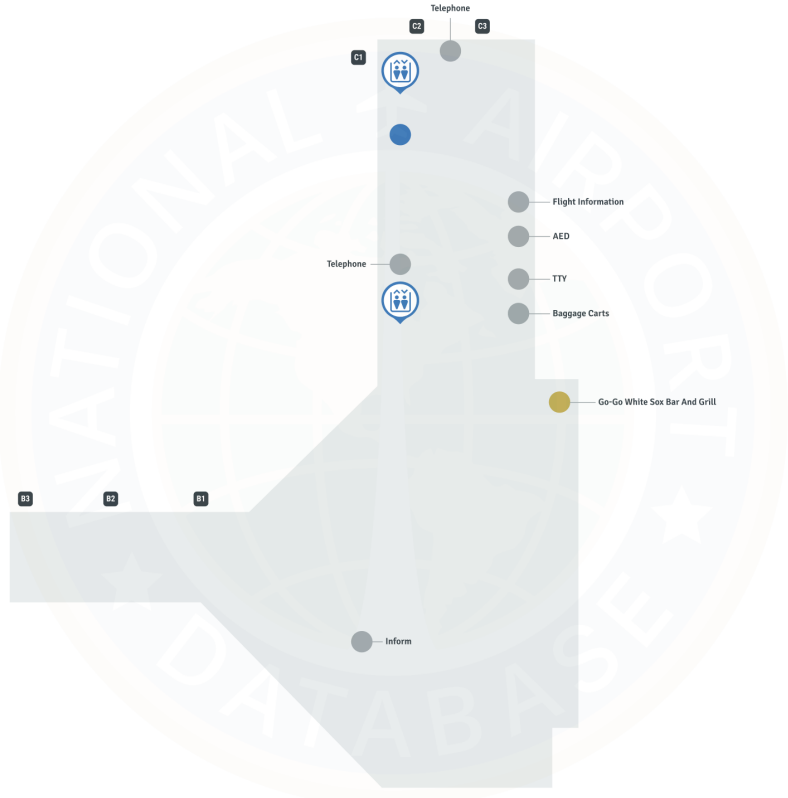

Chicago Midway Airport MDW | Terminal 2

Chicago Midway International Airport - Concourse A

Map Legend

- Airport Services
- Restroom
- Dining
- Shopping
- Gates

Chicago Midway International Airport - Main Terminal

Map Legend

- Airport Services
- Restroom
- Dining
- 🛫 Baggage Claim
- 🛗 Elevator
- 🏃 Escalator
- 🪜 Stairs

Chicago Midway International Airport - Concourse C

Map Legend

- Airport Services
- Restroom
- Dining
- Shopping
- Gates