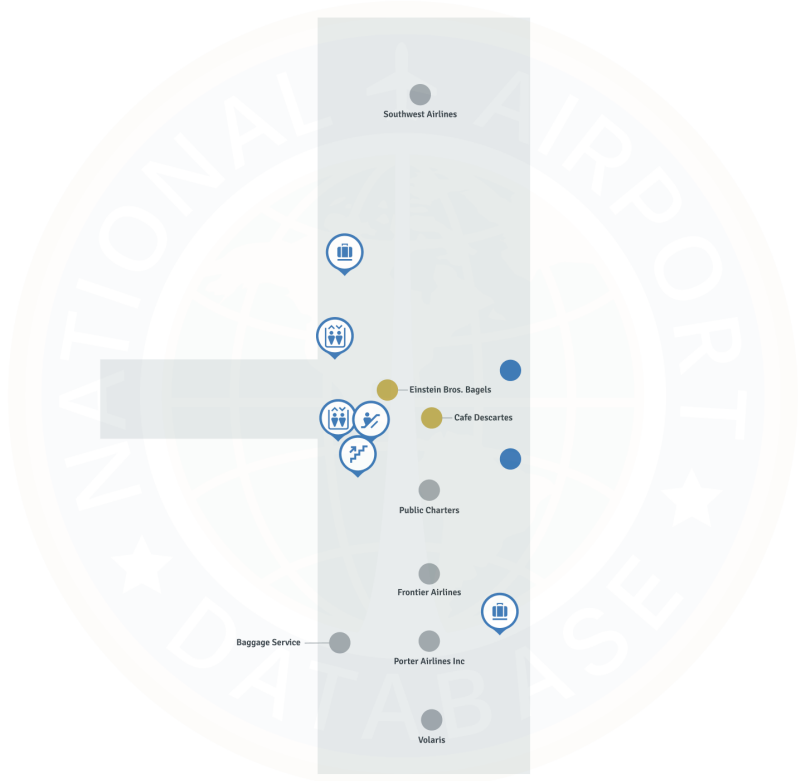

Chicago Midway Airport MDW | Terminal 2

Chicago Midway International Airport - Concourse A

Map Legend

- Airport Services
- Restroom
- Dining
- Shopping
- Gates

Chicago Midway International Airport - Main Terminal

Map Legend

- Airport Services
- Restroom
- Dining
- 🛫 Baggage Claim
- 🛗 Elevator
- 🏃 Escalator
- 🪜 Stairs

Chicago Midway International Airport - Concourse C

Map Legend

- Airport Services
- Restroom
- Dining
- Shopping
- Gates