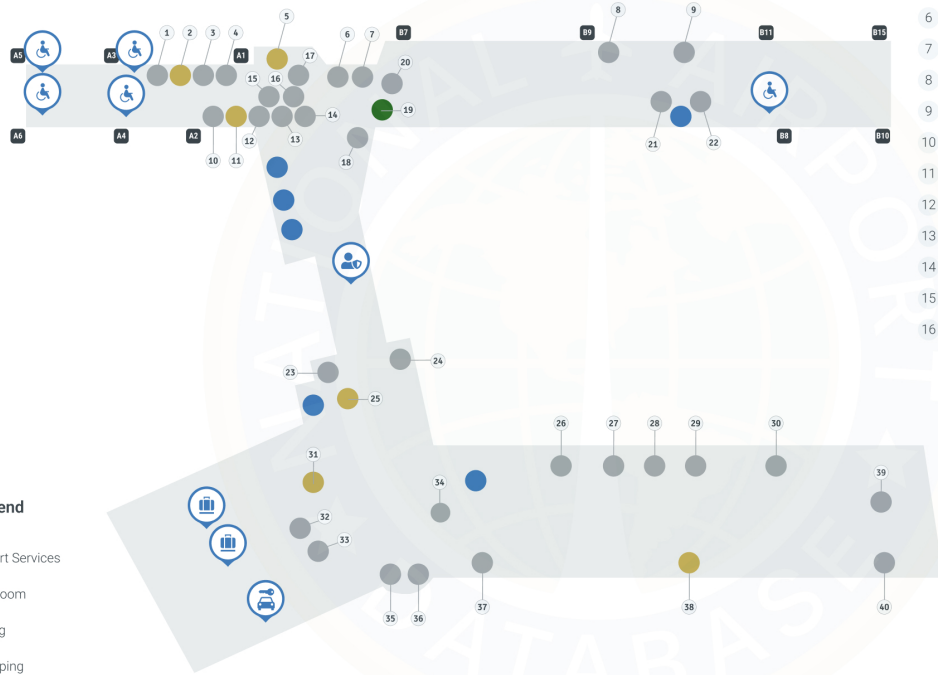

Quad City Airport MLI | Terminal

Quad City International Airport - T1

Map Legend

- Airport Services
- Restroom
- Dining
- Shopping
- TSA Security Checkpoint
- Baggage Claim
- Accessible
- Rental Car
- Gates

- | | |
|--------------------|---|
| 1 Flight Info | 17 Flight Info |
| 2 Wending Machine | 18 Courtesy Phones |
| 3 Courtesy Phones | 19 CNBC News Quad Cities |
| 4 Data Ports | 20 Flight Info |
| 5 Quad Cities | 21 Courtesy Phones |
| 6 Wending Machine | 22 Wending Machine |
| 7 AED | 23 Kids Zone |
| 8 Flight Info | 24 Gallery |
| 9 Massage Chairs | 25 Wending Machine |
| 10 Massage Chairs | 26 Charter Counter |
| 11 Wending Machine | 27 Delta Airlines |
| 12 TDD | 28 United Airlines |
| 13 Courtesy Phones | 29 Allegiant Airlines |
| 14 Pay Phone | 30 American Airlines |
| 15 Wending Machine | 31 Air Host |
| 16 ATM | 32 Wending Machine |
| | 33 Courtesy Phones |
| | 34 ATM |
| | 35 AED |
| | 36 Parking Pay Station |
| | 37 Courtesy Phones |
| | 38 Wending Machine |
| | 39 Metropolitan Airport Authority Lobby |
| | 40 Banding & Offices |