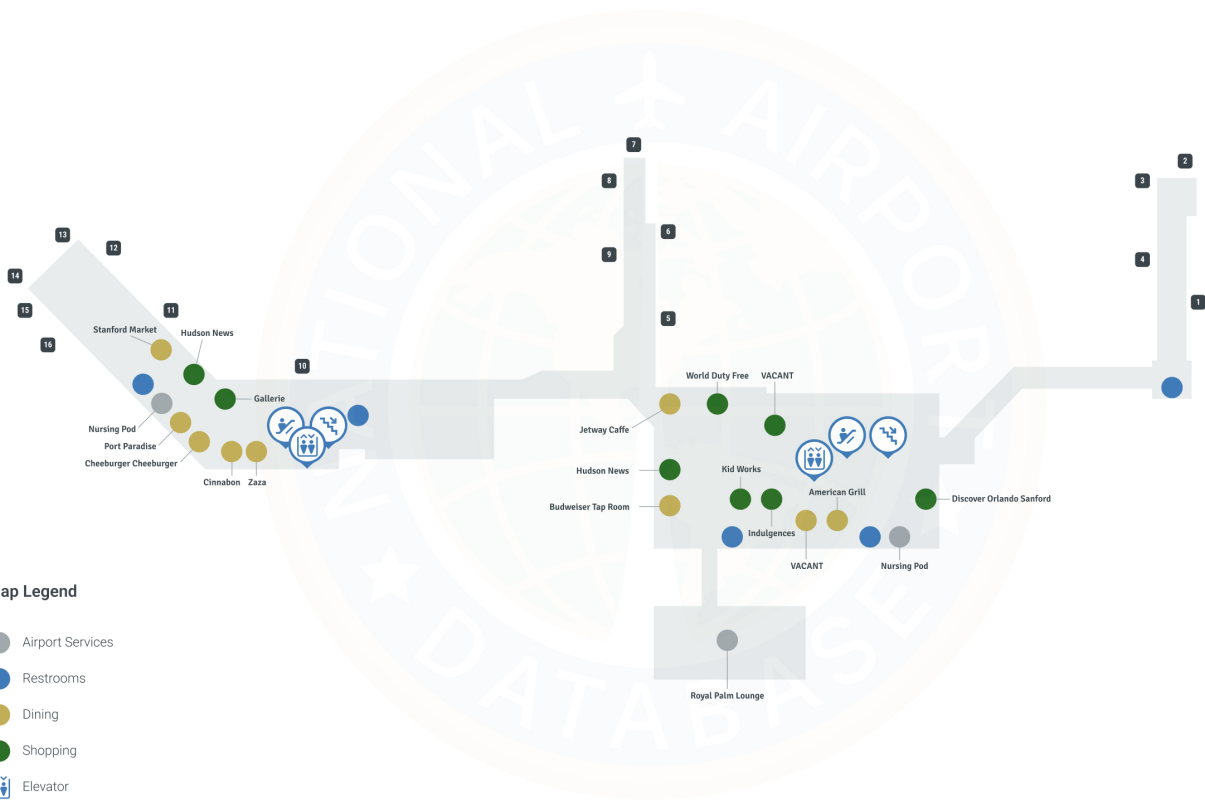

Orlando Sanford Airport SFB | Terminal

Orlando Sanford International Airport - Level One

Map Legend

- Airport Services
- Restrooms
- Dining
- Police
- Baggage Claim
- Wheelchair
- Elevators
- Escalator
- Stairs

Orlando Sanford International Airport - Level Two

Map Legend

- Airport Services
- Restrooms
- Dining
- Shopping
- Elevator
- Escalator
- Stairs
- Gates